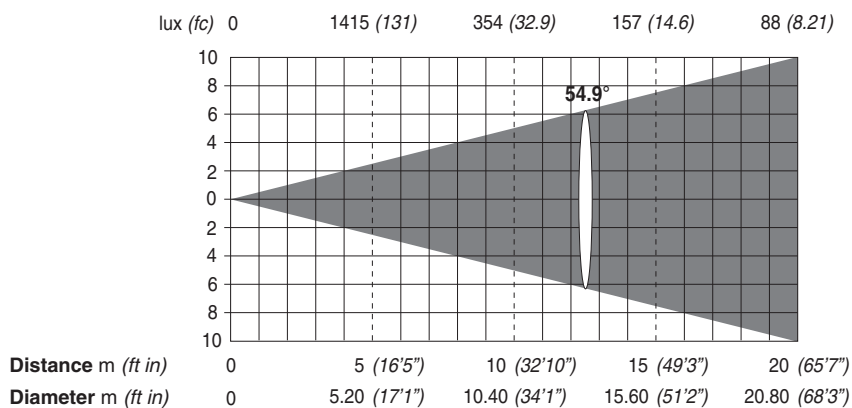

ALPHA SPOT QWO 800
ALPHA SPOT QWO 800 "ST"

Minimum Zoom (11°)

Minimum Zoom with Frost (12,6°)

Maximum Zoom (54,9°)

ALPHA SPOT QWO 800
ALPHA SPOT QWO 800 "ST"

Maximum Zoom with Frost (54,9°)

Minimum Zoom in extra-run (7,6°)

Minimum Zoom in extra-run with Frost (10,1°)