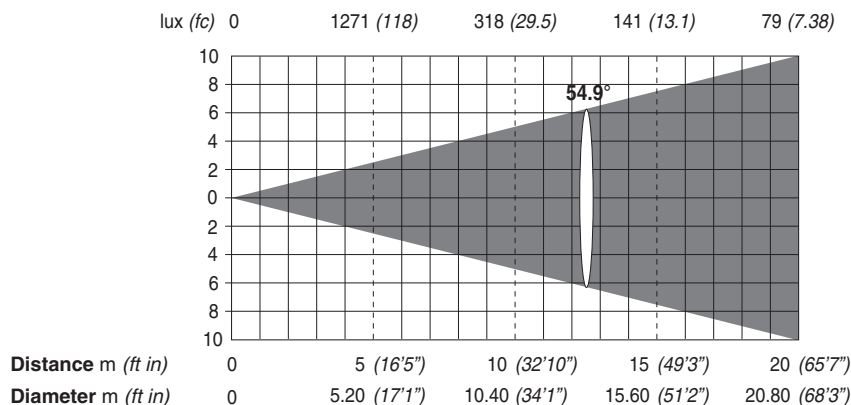

ALPHA SPOT QWO 800
ALPHA SPOT QWO 800 "ST"

Minimum Zoom (11°)

Minimum Zoom with Frost (12,6°)

Maximum Zoom (54,9°)

ALPHA SPOT QWO 800
ALPHA SPOT QWO 800 "ST"

Maximum Zoom with Frost (54,9°)

Minimum Zoom in extra-run (7,6°)

Minimum Zoom in extra-run with Frost (10,1°)