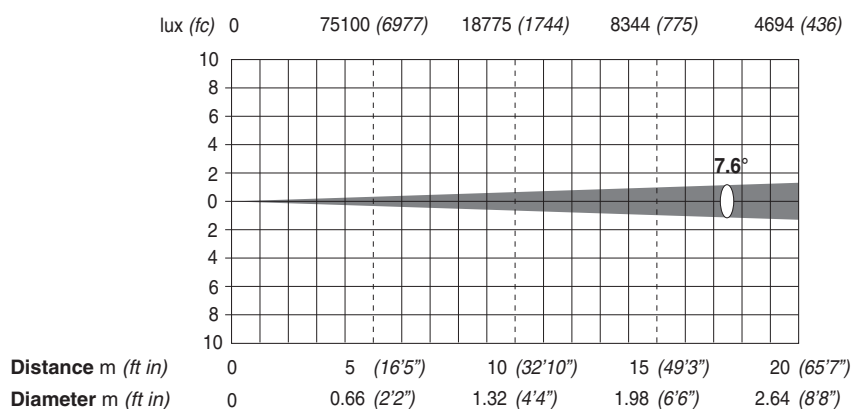

ALPHA SPOT QWO 800
ALPHA SPOT QWO 800 "ST"

Minimum Zoom (11°)

Minimum Zoom with Frost (12,6°)

Maximum Zoom (54,9°)

ALPHA SPOT QWO 800
ALPHA SPOT QWO 800 "ST"

Maximum Zoom with Frost (54,9°)

Minimum Zoom in extra-run (7,6°)

Minimum Zoom in extra-run with Frost (10,1°)