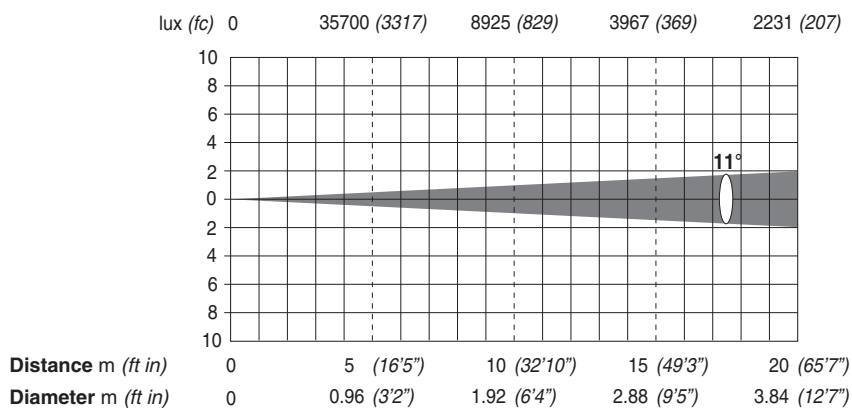

ALPHA SPOT QWO 800
ALPHA SPOT QWO 800 "ST"

Minimum Zoom (11°)

Minimum Zoom with Frost (12,6°)

Maximum Zoom (54,9°)

ALPHA SPOT QWO 800
ALPHA SPOT QWO 800 "ST"

Maximum Zoom with Frost (54,9°)

Minimum Zoom in extra-run (7,6°)

Minimum Zoom in extra-run with Frost (10,1°)