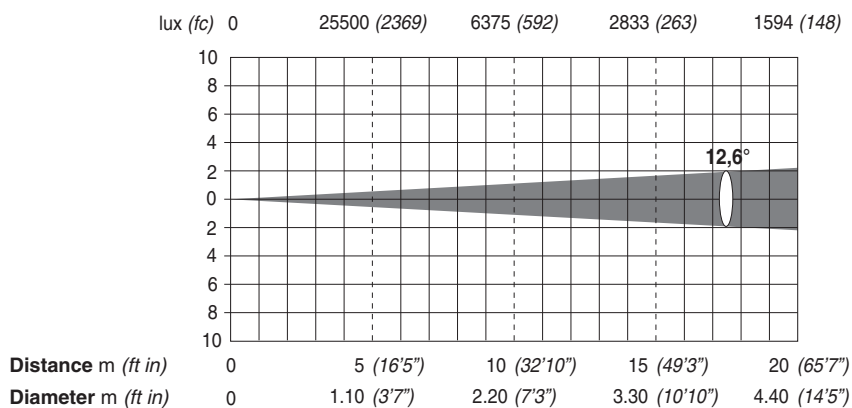

ALPHA SPOT QWO 800
ALPHA SPOT QWO 800 "ST"

Minimum Zoom (11°)

Minimum Zoom with Frost (12,6°)

Maximum Zoom (54,9°)

ALPHA SPOT QWO 800
ALPHA SPOT QWO 800 "ST"

Maximum Zoom with Frost (54,9°)

Minimum Zoom in extra-run (7,6°)

Minimum Zoom in extra-run with Frost (10,1°)